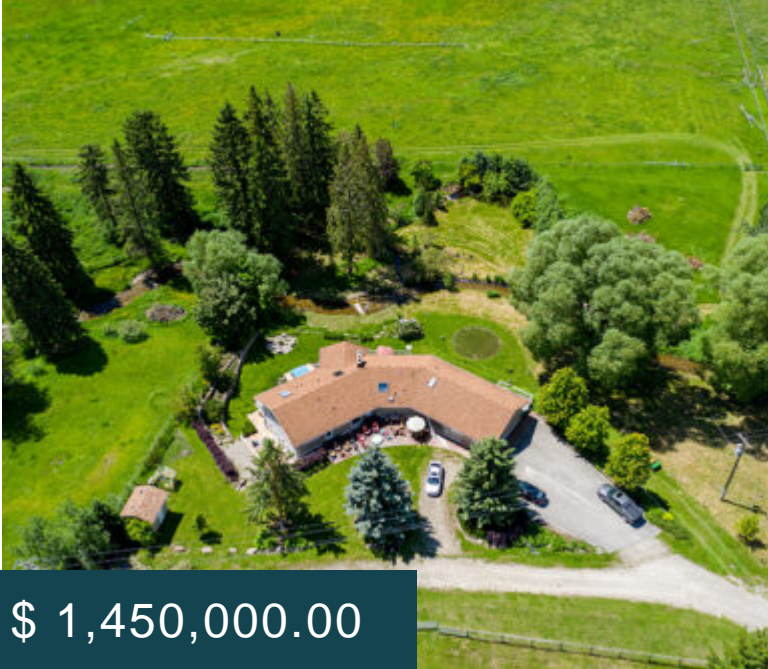

2770 SCHRAM RD, KELOWNA

<https://realestatekelownabc.com>

Imagine the limitless potential opportunities starting with a Modern-day farmhouse with Nanny Suite & 2-bedroom suite on 40 total acres of extraordinary Creekside acreage property adjoining Crown land! Totally updated 5,500 square foot luxury home abounding in light with magnificent windows, generous gathering rooms, a Yoga studio, totally deluxe gourmet kitchen, and 5 spacious bedrooms all with ensuite bathrooms, and either decks, private patio or...

- 7 beds
- 7 baths
- 5820 sq ft

OVERVIEW

Date added: 06/09/20

MLS: 10200853

Bedrooms: 7

Bathrooms: 7

Area: 5820 sq ft

Lot size: 14.37 acres